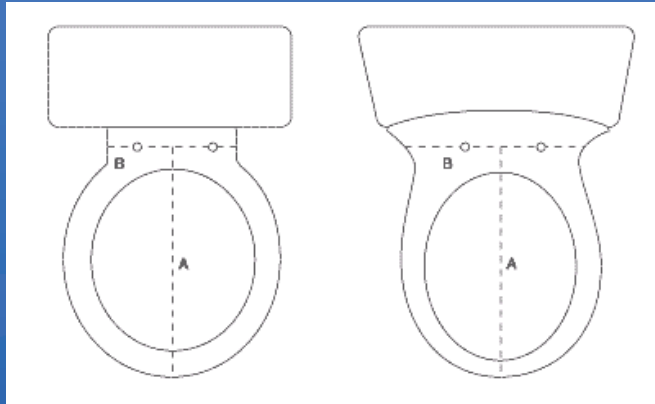

## Dimensions

16.5 - 17.5 inches/42-44 cm = Round Shape  
17.5 - 19. inches/44-48 cm = Elongated Shape

### LINE SURFACE MUST BE FLAT

Not less than 5-1/2 inches/140 mm, E-LOO bidet will fit your toilet model

Not greater than 8 inches/200 mm, E-LOO bidet will not fit.